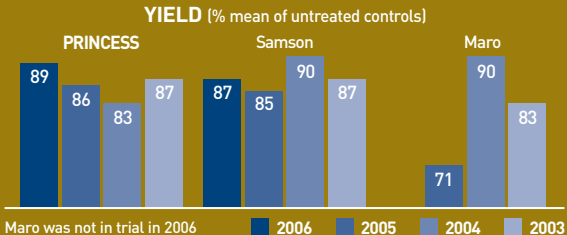

First Recommended in 1987, Princess is a high yielding marrowfat pea which is still amongst the higher yielding varieties in its group on the NIAB/PGRO list. Its combination of agronomic characters compares favourably with newer additions. Princess is accepted by a number of human consumption markets, having good canning properties and is a preferred variety for 'mushy peas'.

BREEDER AND AGENT

Breeder: Nickerson. UK Agent: Nickerson.

STATUS

NIAB/PGRO Recommended List 2007

YIELD POTENTIAL

Princess has a high yield potential, similar to the more recently introduced Samson and more consistent than Maro.