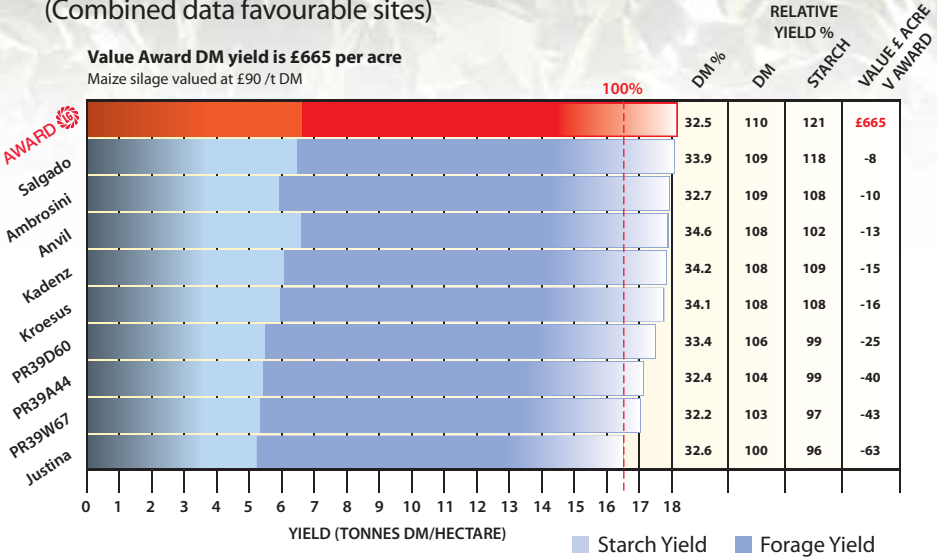

www.nickersondirect.co.uk
Freephone: **0800 581847**

AWARD

Massive yields for UK growers!

- AWARD is suitable for growers on mainstream sites (Maturity Class 5).
- The massive dry matter yields from AWARD enables growers to maximise output per acre and reduce growing costs per tonne.
- AWARD has superb energy and starch yields – higher than most other varieties on Favourable list.

MATURITY CLASS 5
INTERMEDIATE

EARLY VIGOUR 7.4
VERY GOOD

STANDING POWER 8.3
EXCELLENT

Dry matter yields

(NIAB favourable sites - 2010 list)

■ Outyields Surprise – worth an extra £30 per acre

■ Higher starch yields than Apostrof and Fjord – worth an extra £12 + per acre

ME Yields

(NIAB favourable sites - 2010 list)

Limagrain & NIAB trials 2003 - 2008

(Combined data favourable sites)

Value Award DM yield is £665 per acre

Maize silage valued at £90 /t DM

Starch yield

(NIAB favourable sites - 2010 list)

Award starch yield is worth £425 per acre.

Starch valued at £170 /t DM (based on winter wheat at £100 per tonne).