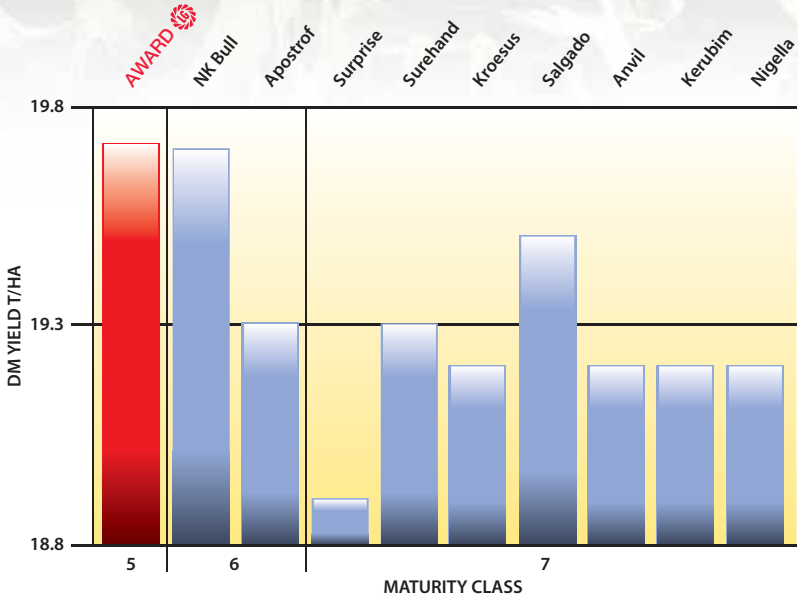

To find out more, please contact
your local Seed Specialist.

Maize varieties don't always travel well - that's why we've developed the most suitable varieties specifically for UK farmers from Scotland to the South Coast at our breeding and test sites across the country. So it comes as no surprise that over one third of the maize grown in the UK is developed and bred by Limagrain UK - experience *our* knowledge.

www.nickersondirect.co.uk
Freephone: **0800 581847**

AWARD

Massive yields for UK growers!

- AWARD is suitable for growers on mainstream sites (Maturity Class 5).
- The massive dry matter yields from AWARD enables growers to maximise output per acre and reduce growing costs per tonne.
- AWARD has superb energy and starch yields – higher than most other varieties on Favourable list.

MATURITY CLASS 5
INTERMEDIATE

EARLY VIGOUR 7.4
VERY GOOD

STANDING POWER 8.3
EXCELLENT

Dry matter yields

(NIAB favourable sites - 2010 list)

■ Outyields Surprise – worth an extra £30 per acre

■ Higher starch yields than Apostrof and Fjord – worth an extra £12 + per acre