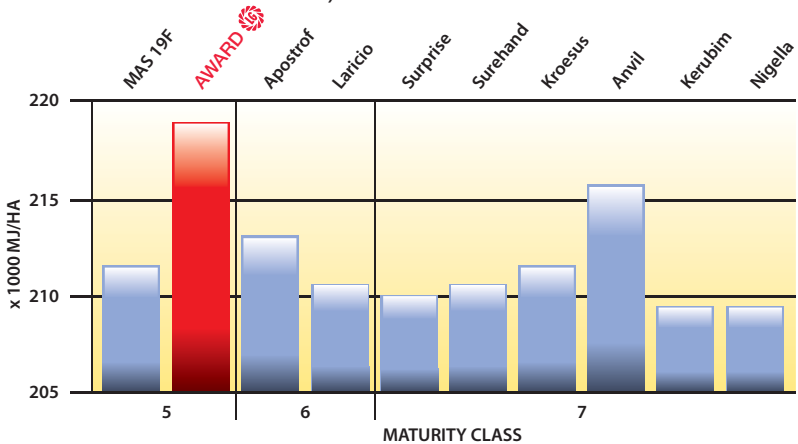

www.nickersondirect.co.uk
Freephone: **0800 581847**

AWARD

Massive yields for UK growers!

- AWARD is suitable for growers on mainstream sites (Maturity Class 5).
- The massive dry matter yields from AWARD enables growers to maximise output per acre and reduce growing costs per tonne.
- AWARD has superb energy and starch yields – higher than most other varieties on Favourable list.

MATURITY CLASS 5
INTERMEDIATE

EARLY VIGOUR 7.4
VERY GOOD

STANDING POWER 8.3
EXCELLENT

Dry matter yields

(NIAB favourable sites - 2010 list)

■ Outyields Surprise – worth an extra £30 per acre

■ Higher starch yields than Apostrof and Fjord – worth an extra £12 + per acre

ME Yields

(NIAB favourable sites - 2010 list)

Limagrain & NIAB trials 2003 - 2008

(Combined data favourable sites)

Value Award DM yield is £665 per acre

Maize silage valued at £90 /t DM

Starch yield

(NIAB favourable sites - 2010 list)