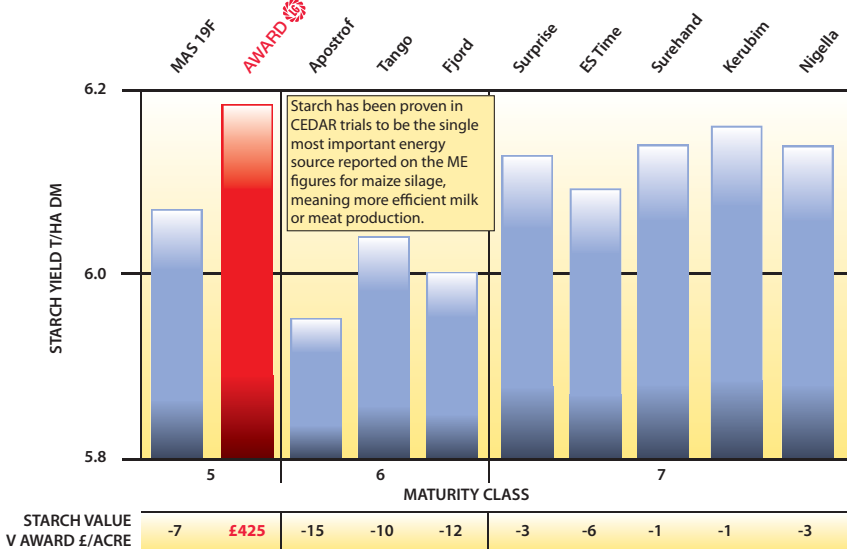

www.nickersondirect.co.uk
Freephone: **0800 581847**

AWARD

Massive yields for UK growers!

- AWARD is suitable for growers on mainstream sites (Maturity Class 5).
- The massive dry matter yields from AWARD enables growers to maximise output per acre and reduce growing costs per tonne.
- AWARD has superb energy and starch yields – higher than most other varieties on Favourable list.

MATURITY CLASS 5
INTERMEDIATE

EARLY VIGOUR 7.4
VERY GOOD

STANDING POWER 8.3
EXCELLENT

Dry matter yields

(NIAB favourable sites - 2010 list)

■ Outyields Surprise – worth an extra £30 per acre

■ Higher starch yields than Apostrof and Fjord – worth an extra £12 + per acre

ME Yields

(NIAB favourable sites - 2010 list)

Limagrain & NIAB trials 2003 - 2008

(Combined data favourable sites)

Value Award DM yield is £665 per acre

Maize silage valued at £90 /t DM

Starch yield

(NIAB favourable sites - 2010 list)

Award starch yield is worth £425 per acre.

Starch valued at £170 /t DM (based on winter wheat at £100 per tonne).